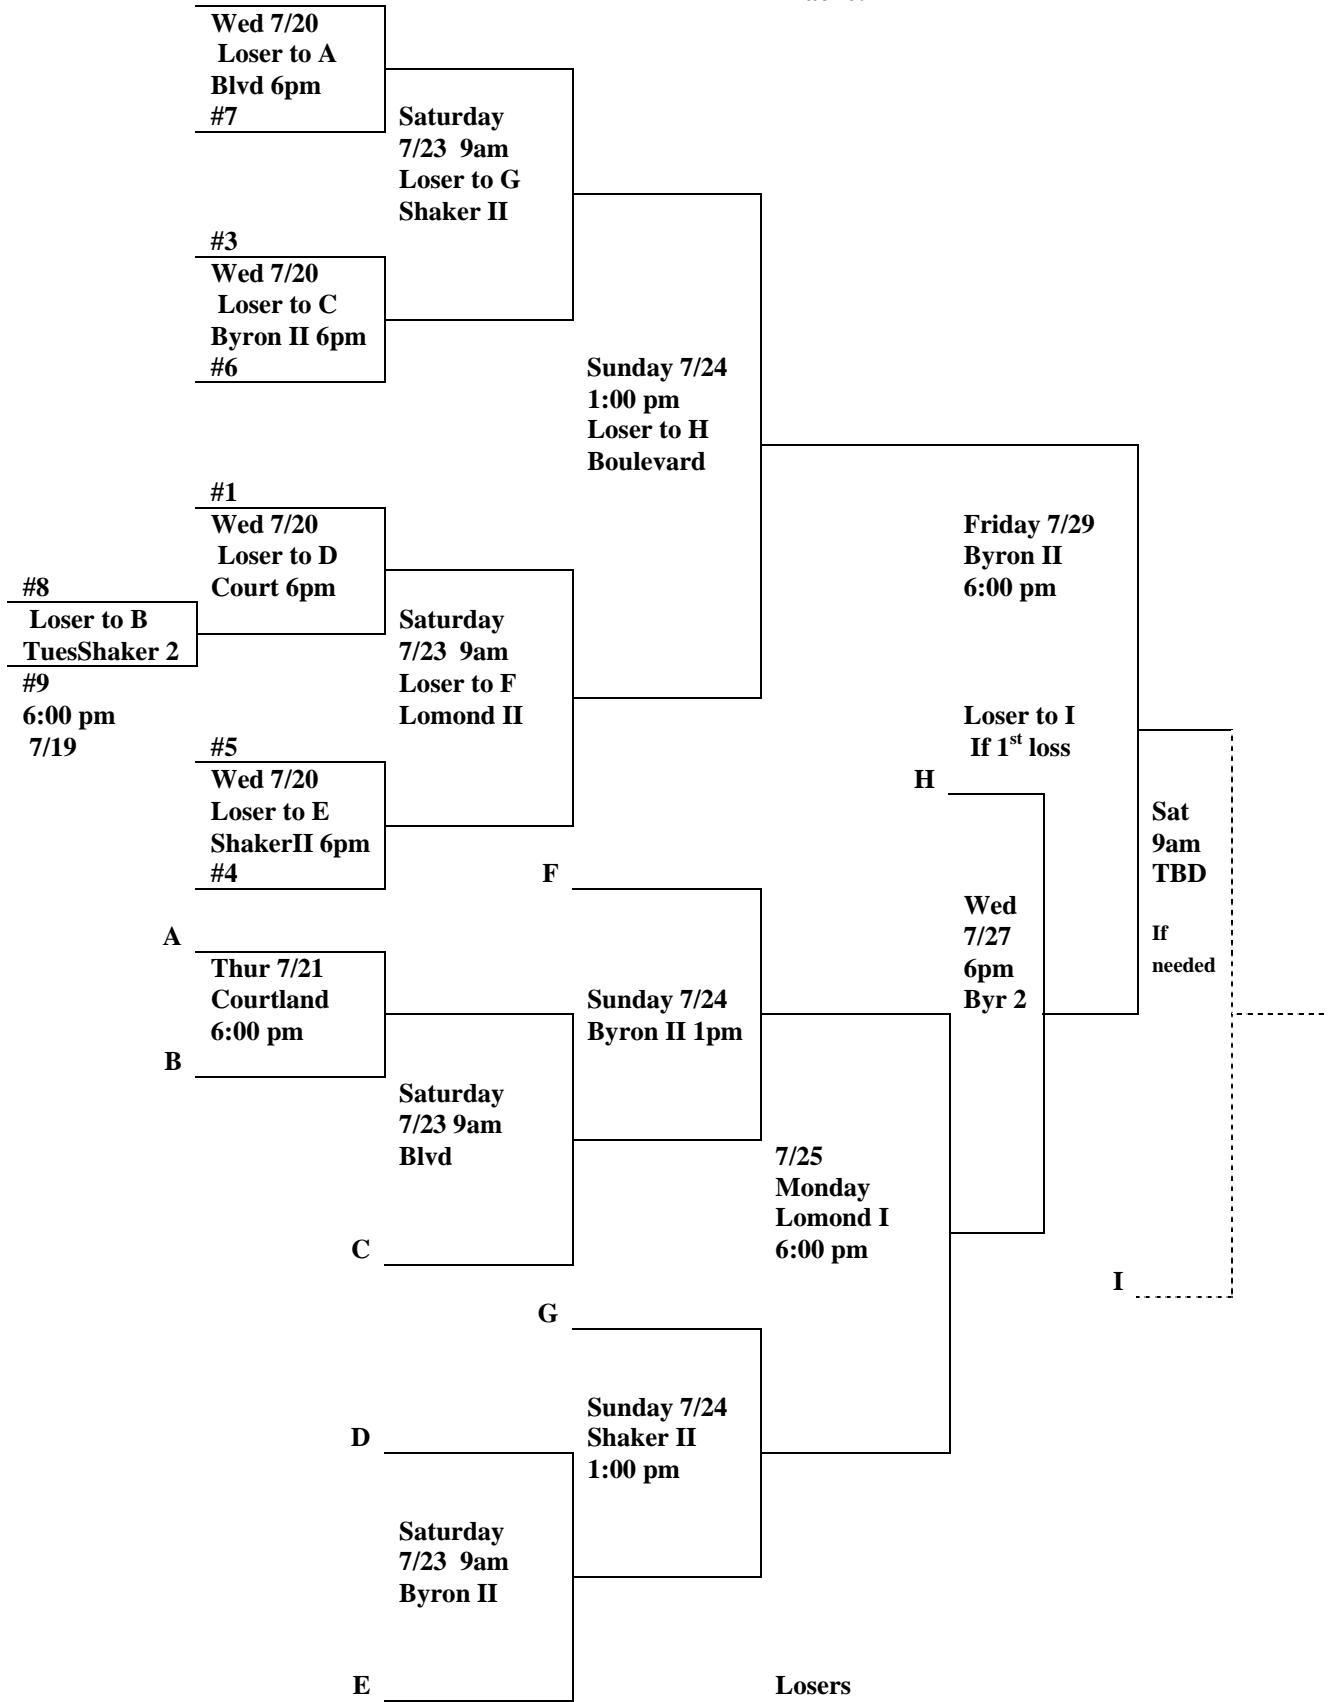

**2011 Playoffs**

**Minors**

**Winners  
Bracket**

All weekday  
Playoff games  
Start at 6pm

**Losers  
Bracket**